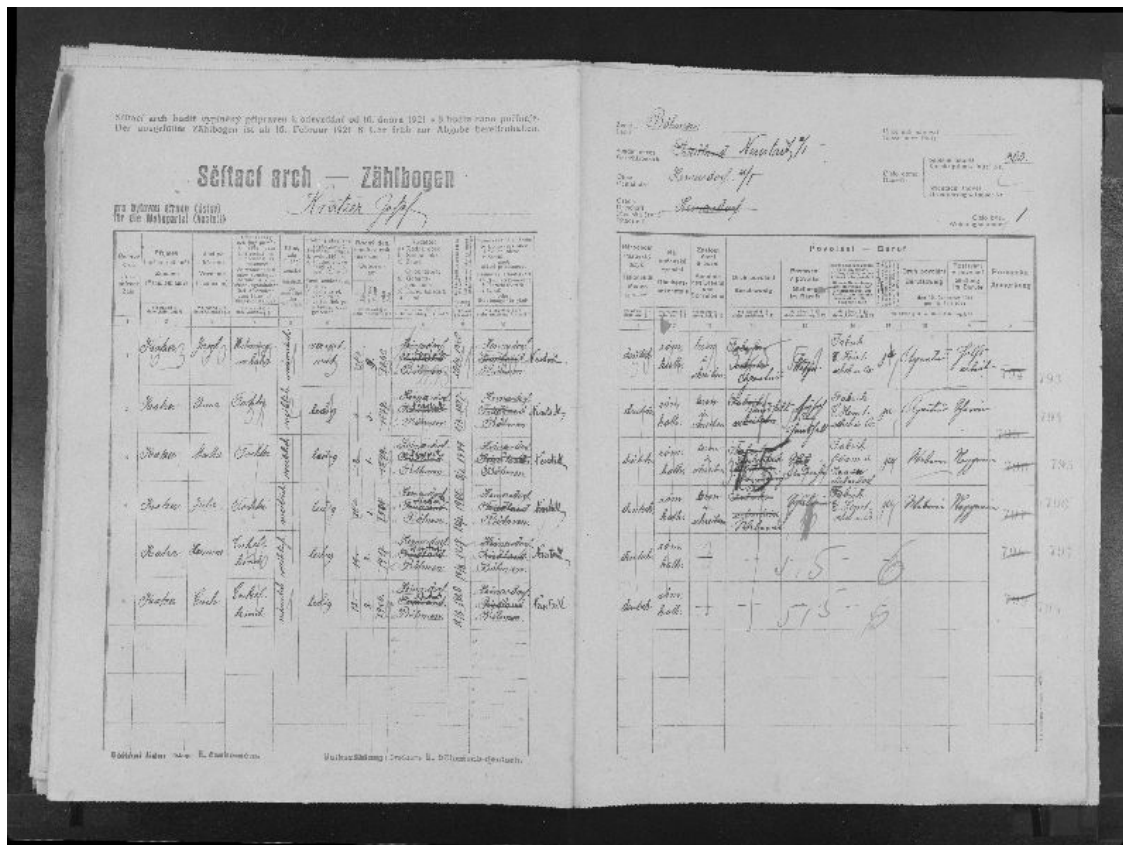

[Subscribe](#)

[Past Issues](#)

[Translate ▼](#)

Early-bird registration ends June 30th. To register, you will first need to log in to your FEEFHS account or create a new free account. (Links found on the left of the registration page.)

We hope to have you join us in later this year for help in discovering your Central and East European ancestors!

Czech Census Records Online

FamilySearch has censuses and inhabitant registers for Czechia in the database [Czech Republic Censuses and Inhabitant Registers](#). The collection is not yet indexed, but you may browse the nearly 5 million images in the collection by place and time period. Many of the records are from the 1921 census of Czechoslovakia, while other records date from as early as 1800 and as late as 1990. Availability varies by place. The collection includes records from Northern Bohemia from the regional archive of Litoměřice, for Eastern Bohemia from the district archive of Trutnov, for Southern Bohemia from the regional archive of Třeboň, for Southern Moravia from the regional archive in Brno, and for Northern Moravia and Silesia from the regional archive of Opava. It also includes images and indexed records for the Zámorsk area taken from the Zámorsk Archive.

If you have suggestions for content to share in the newsletter, please contact us.