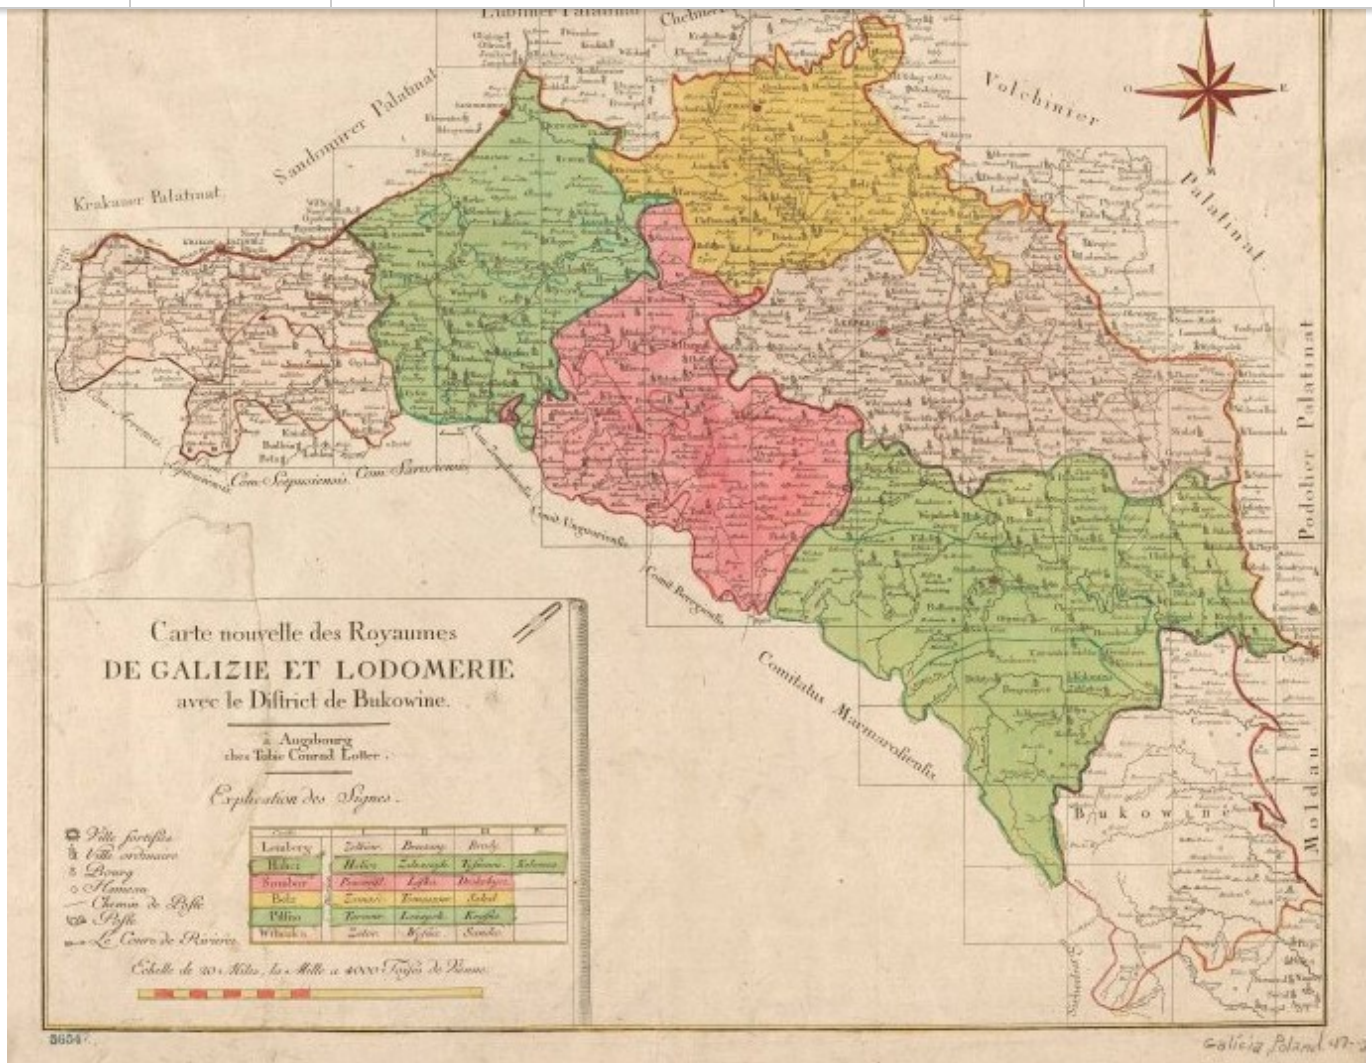

The [Gesher Galicia Map Room](#) includes historic maps from the former Austrian province of Galicia, now in Western Ukraine/Southeastern Poland. The site includes regional and county maps as well as cadastral maps and loan ownership records.

Russian Cemetery Databases

Vera Miller has updated her [list of Cemetery Databases for the former Russian Empire and Soviet Union](#). The list includes links and a description of the databases, and also includes information on finding graves of expatriates.